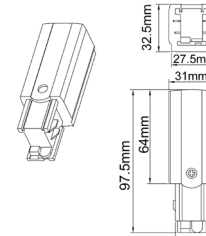

4 WIRE/ 3 CIRCUIT TRACKS & ACCESSOIRES

TRKBL1M/2M

TRKWH1M/2M

Track can be hung from ceiling with suspension cable
(Will be available soon)

TRKBLCN1

TRKWHCN2

TRKBLCN3

TRKWHCN4

TRKBLCNL

TRKBLENDCAP

Part No.	Description	Carton QTY
TRKBLENDCAP	4 WIRE 3 Circuit TRACK DEAD END CAP FOR TRK SERIES BLACK	1/50
TRKBL1M	4 WIRE 3 Circuit TRACK 1M BLK (incl LIVE TRKBLCN1 & DEAD END TRKBLENDCAP)	1/20
TRKBL2M	4 WIRE 3 Circuit TRACK 2M BLK kIT (incl LIVE TRKBLCN1 & DEAD END TRKBLENDCAP)	1/20
TRKBLCN1	4 WIRE 3 Circuit TRACK LIVE END CAP BLK	1/196
TRKBLCN2	4 WIRE 3 Circuit TRACK CONNECTOR BLK	1/200
TRKBLCN3	4 WIRE 3 Circuit TRACK T-PIECE JUNCTION BLK	1/56
TRKBLCN4	4 WIRE 3 Circuit TRACK CROSS-PIECE JUNCTION BLK	1/42
TRKBLCN5	4 WIRE 3 Circuit TRACK Straigh Joiner with Live Connection BLK	1/100
TRKBLCNL	4 WIRE 3 Circuit TRACK 90 D ELBOW JOINER BLK	1/75
TRKWHENDCAP	4 WIRE 3 Circuit TRACK DEAD END CAP FOR TRK SERIES WHITE	1/50
TRKWH1M	4 WIRE 3 Circuit TRACK 1M WH (incl LIVE TRKBLCN1 & DEAD END TRKBLENDCAP)	1/20
TRKWH2M	4 WIRE 3 Circuit TRACK 2M WH kIT (incl LIVE TRKBLCN1 & DEAD END TRKBLENDCAP)	1/20
TRKWHCN1	4 WIRE 3 Circuit TRACK LIVE END CAP WH	1/196
TRKWHCN2	4 WIRE 3 Circuit TRACK CONNECTOR WH	1/200
TRKWHCN3	4 WIRE 3 Circuit TRACK T-PIECE JUNCTION WH	1/56
TRKWHCN4	4 WIRE 3 Circuit TRACK CROSS-PIECE JUNCTION WH	1/42
TRKWHCN5	4 WIRE 3 Circuit TRACK Straigh Joiner with Live Connection WH	1/100
TRKWHCNL	4 WIRE 3 Circuit TRACK 90 D ELBOW JOINER WH	1/75