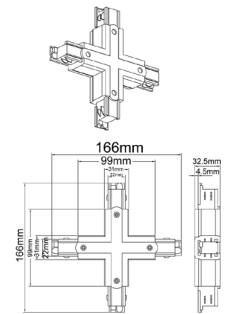

4 WIRE/ 3 CIRCUIT TRACKS & ACCESSOIRES

TRKBL1M/2M

TRKWH1M/2M

Track can be hung from ceiling with suspension cable
(Will be available soon)

TRKBLCN1

TRKWHCN2

TRKBLCN3

TRKWHCN4

TRKBLCNL

TRKBLENDCAP

Part No.	Description	Carton QTY
TRKBLENDCAP	4 WIRE 3 Circuit TRACK DEAD END CAP FOR TRK SERIES BLACK	1/50
TRKBL1M	4 WIRE 3 Circuit TRACK 1M BLK (incl LIVE TRKBLCN1 & DEAD END TRKBLENDCAP)	1/20
TRKBL2M	4 WIRE 3 Circuit TRACK 2M BLK kIT (incl LIVE TRKBLCN1 & DEAD END TRKBLENDCAP)	1/20
TRKBLCN1	4 WIRE 3 Circuit TRACK LIVE END CAP BLK	1/196
TRKBLCN2	4 WIRE 3 Circuit TRACK CONNECTOR BLK	1/200
TRKBLCN3	4 WIRE 3 Circuit TRACK T-PIECE JUNCTION BLK	1/56
TRKBLCN4	4 WIRE 3 Circuit TRACK CROSS-PIECE JUNCTION BLK	1/42
TRKBLCN5	4 WIRE 3 Circuit TRACK Straigh Joiner with Live Connection BLK	1/100
TRKBLCNL	4 WIRE 3 Circuit TRACK 90 D ELBOW JOINER BLK	1/75
TRKWHENDCAP	4 WIRE 3 Circuit TRACK DEAD END CAP FOR TRK SERIES WHITE	1/50
TRKWH1M	4 WIRE 3 Circuit TRACK 1M WH (incl LIVE TRKBLCN1 & DEAD END TRKBLENDCAP)	1/20
TRKWH2M	4 WIRE 3 Circuit TRACK 2M WH kIT (incl LIVE TRKBLCN1 & DEAD END TRKBLENDCAP)	1/20
TRKWHCN1	4 WIRE 3 Circuit TRACK LIVE END CAP WH	1/196
TRKWHCN2	4 WIRE 3 Circuit TRACK CONNECTOR WH	1/200
TRKWHCN3	4 WIRE 3 Circuit TRACK T-PIECE JUNCTION WH	1/56
TRKWHCN4	4 WIRE 3 Circuit TRACK CROSS-PIECE JUNCTION WH	1/42
TRKWHCN5	4 WIRE 3 Circuit TRACK Straigh Joiner with Live Connection WH	1/100
TRKWHCNL	4 WIRE 3 Circuit TRACK 90 D ELBOW JOINER WH	1/75