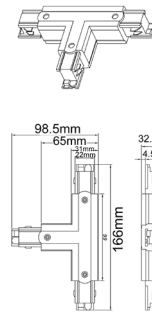

4 WIRE/ 3 CIRCUIT TRACKS & ACCESSOIRES

TRKBL1M/2M

TRKWH1M/2M

Track can be hung from ceiling with suspension cable
(Will be available soon)

TRKBLCN1

TRKWHCN2

TRKBLCN3

TRKWHCN4

TRKBLCNL

TRKBLENDCAP

Part No.	Description	Carton QTY
TRKBLENDCAP	4 WIRE 3 Circuit TRACK DEAD END CAP FOR TRK SERIES BLACK	1/50
TRKBL1M	4 WIRE 3 Circuit TRACK 1M BLK (incl LIVE TRKBLCN1 & DEAD END TRKBLENDCAP)	1/20
TRKBL2M	4 WIRE 3 Circuit TRACK 2M BLK kIT (incl LIVE TRKBLCN1 & DEAD END TRKBLENDCAP)	1/20
TRKBLCN1	4 WIRE 3 Circuit TRACK LIVE END CAP BLK	1/196
TRKBLCN2	4 WIRE 3 Circuit TRACK CONNECTOR BLK	1/200
TRKBLCN3	4 WIRE 3 Circuit TRACK T-PIECE JUNCTION BLK	1/56
TRKBLCN4	4 WIRE 3 Circuit TRACK CROSS-PIECE JUNCTION BLK	1/42
TRKBLCN5	4 WIRE 3 Circuit TRACK Straigh Joiner with Live Connection BLK	1/100
TRKBLCNL	4 WIRE 3 Circuit TRACK 90 D ELBOW JOINER BLK	1/75
TRKWHENDCAP	4 WIRE 3 Circuit TRACK DEAD END CAP FOR TRK SERIES WHITE	1/50
TRKWH1M	4 WIRE 3 Circuit TRACK 1M WH (incl LIVE TRKBLCN1 & DEAD END TRKBLENDCAP)	1/20
TRKWH2M	4 WIRE 3 Circuit TRACK 2M WH kIT (incl LIVE TRKBLCN1 & DEAD END TRKBLENDCAP)	1/20
TRKWHCN1	4 WIRE 3 Circuit TRACK LIVE END CAP WH	1/196
TRKWHCN2	4 WIRE 3 Circuit TRACK CONNECTOR WH	1/200
TRKWHCN3	4 WIRE 3 Circuit TRACK T-PIECE JUNCTION WH	1/56
TRKWHCN4	4 WIRE 3 Circuit TRACK CROSS-PIECE JUNCTION WH	1/42
TRKWHCN5	4 WIRE 3 Circuit TRACK Straigh Joiner with Live Connection WH	1/100
TRKWHCNL	4 WIRE 3 Circuit TRACK 90 D ELBOW JOINER WH	1/75