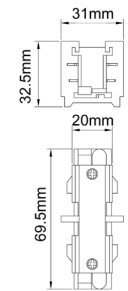

4 WIRE/ 3 CIRCUIT TRACKS & ACCESSOIRES

TRKBL1M/2M

TRKWH1M/2M

Track can be hung from ceiling with suspension cable
(Will be available soon)

TRKBLCN1

TRKWHCN2

TRKBLCN3

TRKWHCN4

TRKBLCNL

TRKBLENDCAP

Part No.	Description	Carton QTY
TRKBLENDCAP	4 WIRE 3 Circuit TRACK DEAD END CAP FOR TRK SERIES BLACK	1/50
TRKBL1M	4 WIRE 3 Circuit TRACK 1M BLK (incl LIVE TRKBLCN1 & DEAD END TRKBLENDCAP)	1/20
TRKBL2M	4 WIRE 3 Circuit TRACK 2M BLK kIT (incl LIVE TRKBLCN1 & DEAD END TRKBLENDCAP)	1/20
TRKBLCN1	4 WIRE 3 Circuit TRACK LIVE END CAP BLK	1/196
TRKBLCN2	4 WIRE 3 Circuit TRACK CONNECTOR BLK	1/200
TRKBLCN3	4 WIRE 3 Circuit TRACK T-PIECE JUNCTION BLK	1/56
TRKBLCN4	4 WIRE 3 Circuit TRACK CROSS-PIECE JUNCTION BLK	1/42
TRKBLCN5	4 WIRE 3 Circuit TRACK Straigh Joiner with Live Connection BLK	1/100
TRKBLCNL	4 WIRE 3 Circuit TRACK 90 D ELBOW JOINER BLK	1/75
TRKWHENDCAP	4 WIRE 3 Circuit TRACK DEAD END CAP FOR TRK SERIES WHITE	1/50
TRKWH1M	4 WIRE 3 Circuit TRACK 1M WH (incl LIVE TRKBLCN1 & DEAD END TRKBLENDCAP)	1/20
TRKWH2M	4 WIRE 3 Circuit TRACK 2M WH kIT (incl LIVE TRKBLCN1 & DEAD END TRKBLENDCAP)	1/20
TRKWHCN1	4 WIRE 3 Circuit TRACK LIVE END CAP WH	1/196
TRKWHCN2	4 WIRE 3 Circuit TRACK CONNECTOR WH	1/200
TRKWHCN3	4 WIRE 3 Circuit TRACK T-PIECE JUNCTION WH	1/56
TRKWHCN4	4 WIRE 3 Circuit TRACK CROSS-PIECE JUNCTION WH	1/42
TRKWHCN5	4 WIRE 3 Circuit TRACK Straigh Joiner with Live Connection WH	1/100
TRKWHCNL	4 WIRE 3 Circuit TRACK 90 D ELBOW JOINER WH	1/75