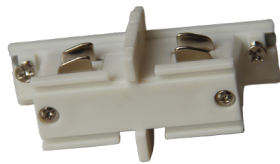

4 WIRE/ 3 CIRCUIT TRACKS & ACCESSOIRES

TRKBL1M/2M

TRKWH1M/2M

Track can be hung from ceiling with suspension cable
(Will be available soon)

TRKBLCN1

TRKWHCN2

TRKBLCN3

TRKWHCN4

TRKBLCNL

TRKBLENDCAP

Part No.	Description	Carton QTY
TRKBLENDCAP	4 WIRE 3 Circuit TRACK DEAD END CAP FOR TRK SERIES BLACK	1/50
TRKBL1M	4 WIRE 3 Circuit TRACK 1M BLK (incl LIVE TRKBLCN1 & DEAD END TRKBLENDCAP)	1/20
TRKBL2M	4 WIRE 3 Circuit TRACK 2M BLK kIT (incl LIVE TRKBLCN1 & DEAD END TRKBLENDCAP)	1/20
TRKBLCN1	4 WIRE 3 Circuit TRACK LIVE END CAP BLK	1/196
TRKBLCN2	4 WIRE 3 Circuit TRACK CONNECTOR BLK	1/200
TRKBLCN3	4 WIRE 3 Circuit TRACK T-PIECE JUNCTION BLK	1/56
TRKBLCN4	4 WIRE 3 Circuit TRACK CROSS-PIECE JUNCTION BLK	1/42
TRKBLCN5	4 WIRE 3 Circuit TRACK Straigh Joiner with Live Connection BLK	1/100
TRKBLCNL	4 WIRE 3 Circuit TRACK 90 D ELBOW JOINER BLK	1/75
TRKWHENDCAP	4 WIRE 3 Circuit TRACK DEAD END CAP FOR TRK SERIES WHITE	1/50
TRKWH1M	4 WIRE 3 Circuit TRACK 1M WH (incl LIVE TRKBLCN1 & DEAD END TRKBLENDCAP)	1/20
TRKWH2M	4 WIRE 3 Circuit TRACK 2M WH kIT (incl LIVE TRKBLCN1 & DEAD END TRKBLENDCAP)	1/20
TRKWHCN1	4 WIRE 3 Circuit TRACK LIVE END CAP WH	1/196
TRKWHCN2	4 WIRE 3 Circuit TRACK CONNECTOR WH	1/200
TRKWHCN3	4 WIRE 3 Circuit TRACK T-PIECE JUNCTION WH	1/56
TRKWHCN4	4 WIRE 3 Circuit TRACK CROSS-PIECE JUNCTION WH	1/42
TRKWHCN5	4 WIRE 3 Circuit TRACK Straigh Joiner with Live Connection WH	1/100
TRKWHCNL	4 WIRE 3 Circuit TRACK 90 D ELBOW JOINER WH	1/75